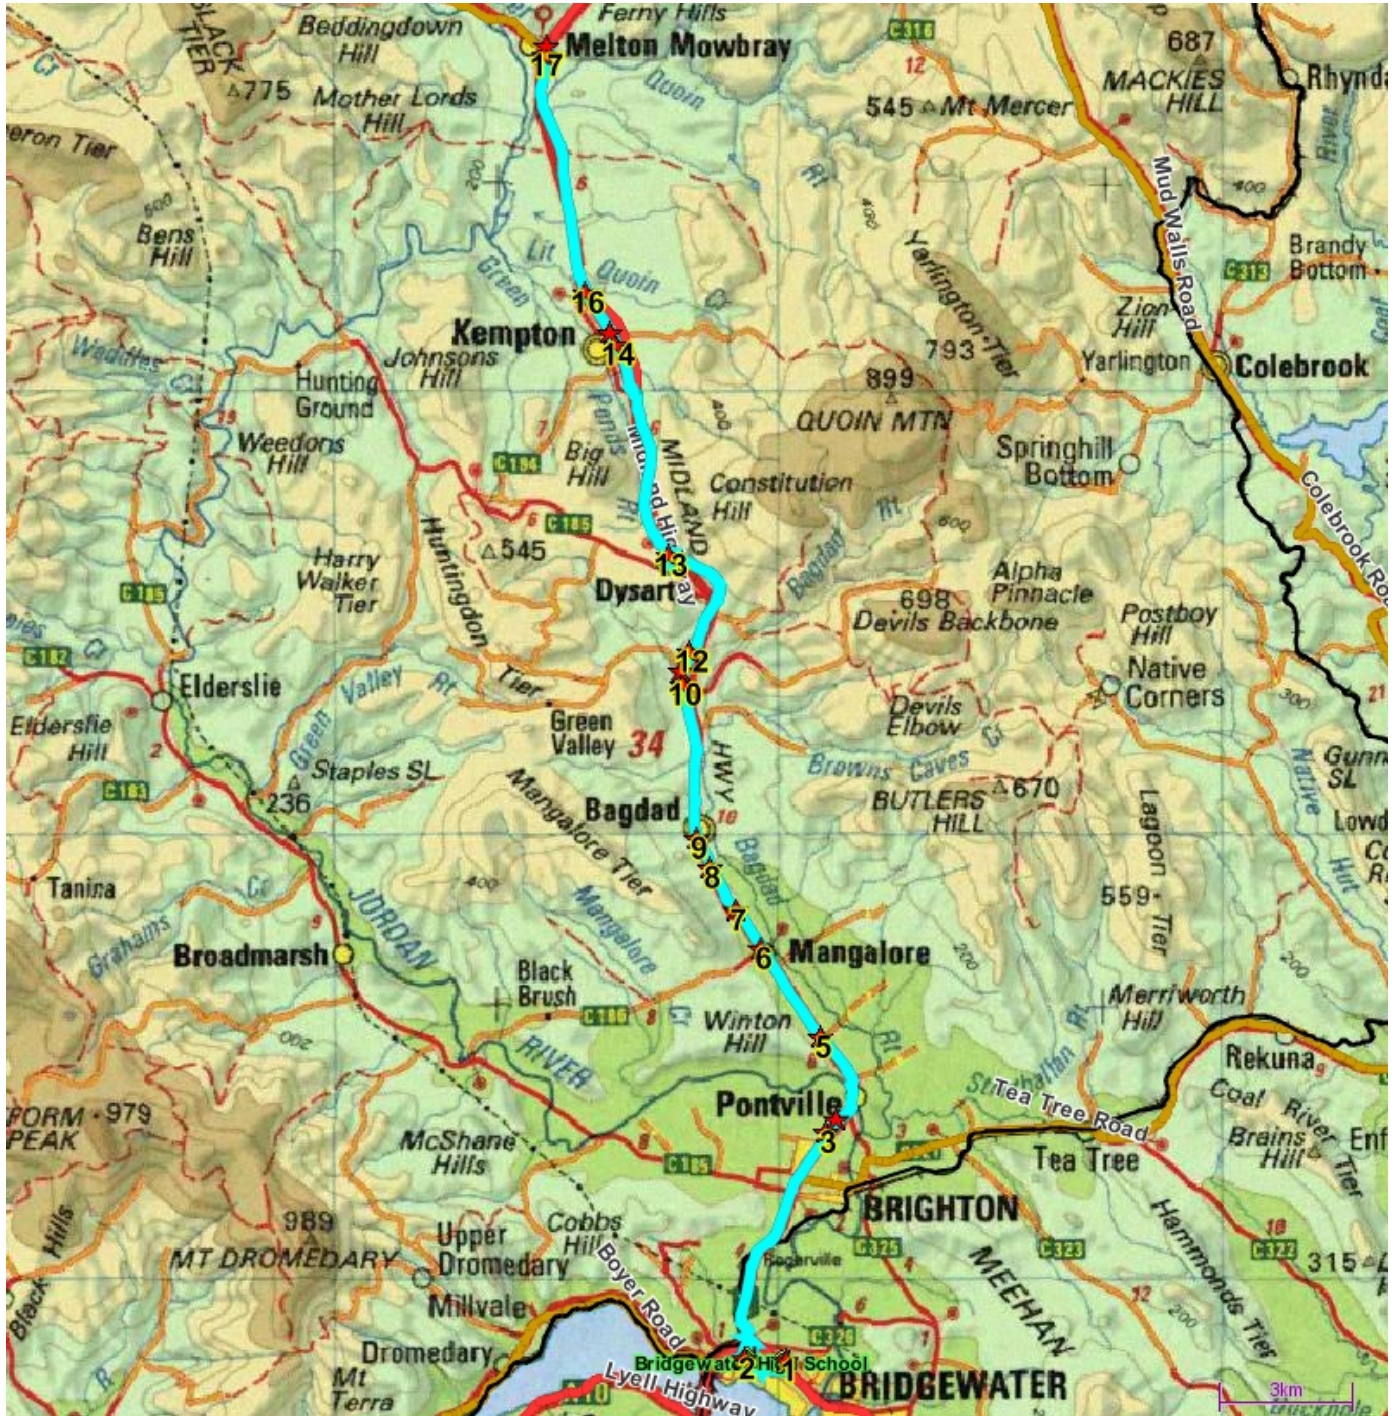

Tasmania

### Contract 12-01 Trip 2 PM

### Bridgewater - Melton Mowbray

	Trip		National/ State Highway		Access Road Sealed
	Bus Stop on Trip		Major Arterial Road		Access Road Unsealed
	School		Arterial Road		2/4WD Road

This report has been produced by the RIMS Bus Route Manager module